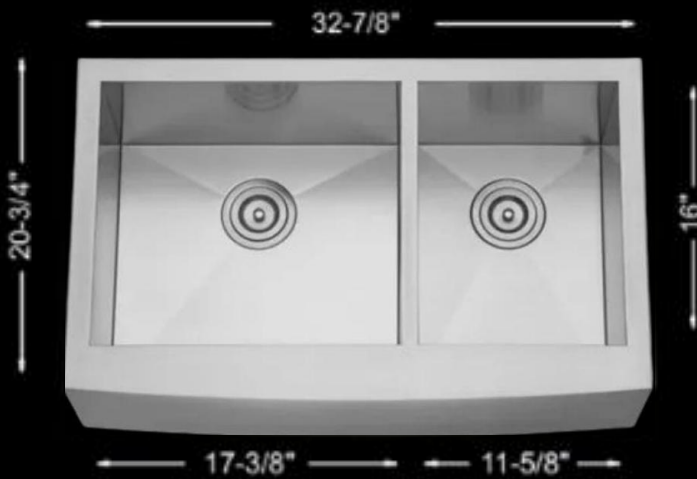

UAZ203-ZR

9" & 8"

30 LBS

18 GAUGE

SINKS FARMHOUSE KITCHEN SINK

1-3/4 BOWL FARMHOUSE KITCHEN SINK R10 / ZERO RADIUS

Grid
H-G-AZ205
1623-9271

 Farmhouse Installation