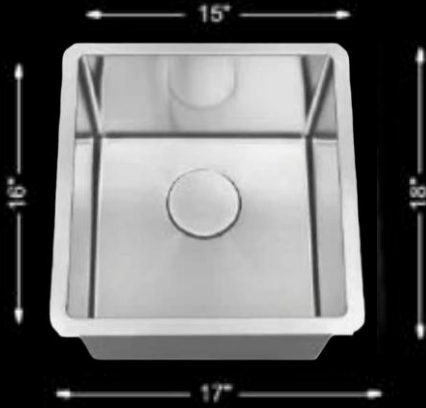

WEIGHT

THICKNESS

UZ101X-ZR

9"

14 LBS

18 GAUGE

SINKS KITCHEN SINK

SMALL SINGLE BOWL BAR/PREP SINK R10