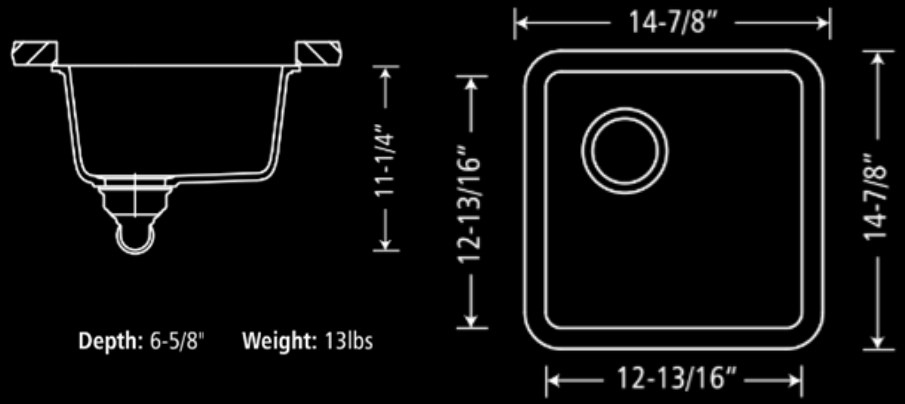

SINKS

KITCHEN SINK

107 - SMALL SINGLE BOWL BAR/PREP SINK

COLOR

- BLACK SAND
- WHEAT
- ICEBERG
- GRAY MOON
- CHOCOLATE
- SILVER FOX
- STORM CLOUD
- ECLIPSE

MODEL

- 107-01
- 107-02
- 107-03
- 107-04
- 107-05
- 107-06
- 107-07
- 107-08

Undermount

Grid - SIS-G-GR107
1698-9218