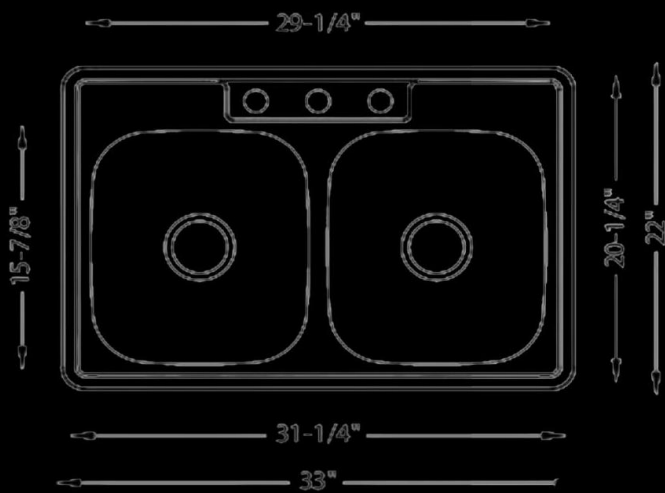

18 GAUGE

Grid - H-G-107
1620-9177

Undermount
Installation

SINKS KITCHEN SINK

DROP-IN 1-3/4 DOUBLE BOWL KITCHEN SINK

MODEL	DEPTH	WEIGHT	THICKNESS
201-DI	9" & 7 1/2"	16 LBS	18 GAUGE

SINKS KITCHEN SINK

DOUBLE EQUAL BOWL KITCHEN SINK