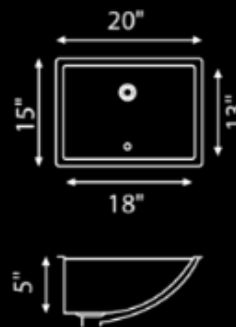

SIRUS- LAVATORY SINK

Undermount
Installation

COLOR

BLACK
WHITE
BISCUIT
TAN

MODEL

1813BK
1813W
1813B
1813T