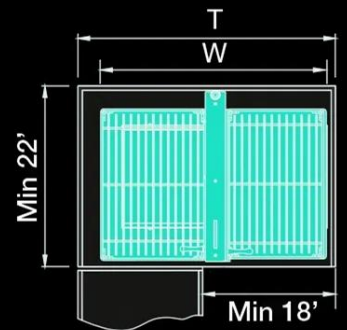

ACCESSORIES

MAGIC CORNER TOTAL OPEN (METAL - SQUARE)

Min 18'