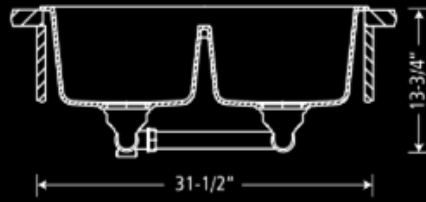

SINKS

KITCHEN SINK

202C- DOUBLE EQUAL BOWL KITCHEN SINK