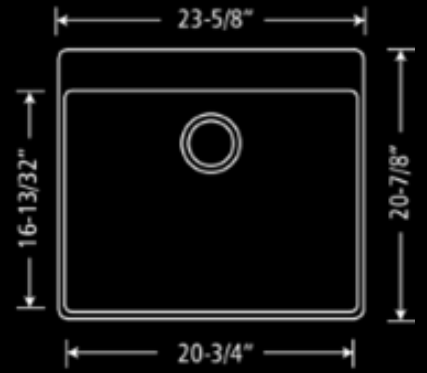

SINKS

KITCHEN SINK

102 - SINGLE BOWL SINK

COLOR

- BLACK SAND
- WHEAT
- ICEBERG
- GRAY MOON
- CHOCOLATE
- SILVER FOX
- STORM CLOUD
- ECLIPSE

MODEL

- 102-01
- 102-02
- 102-03
- 102-04
- 102-05
- 102-06
- 102-07
- 102-08

Undermount

Drop-in

Grid - SIS-G-GR102
1696-9216