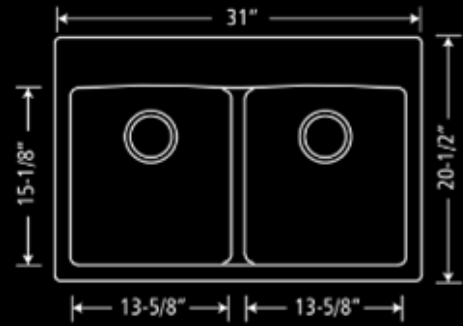

SINKS

KITCHEN SINK

202C- DOUBLE EQUAL BOWL KITCHEN SINK

COLOR

- BLACK SAND
- WHEAT
- ICEBERG
- GRAY MOON
- CHOCOLATE
- SILVER FOX
- STORM CLOUD
- ECLIPSE

MODEL

- 202C-01
- 202C-02
- 202C-03
- 202C-04
- 202C-05
- 202C-06
- 202C-07
- 202C-08

Drop-In

Undermount

Grid - SIS-G-GR202C
1692-9313