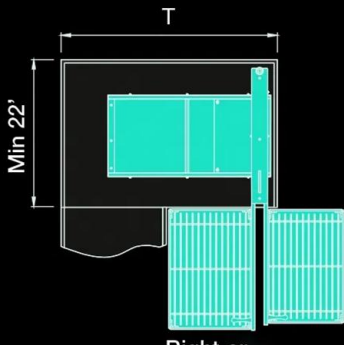

METAL LAZY SUSAN SHELF FOR CORNER BASE CABINETS.

ACCESSORIES

METAL LAZY SUSAN SHELF FOR CORNER BASE CABINETS.

ACCESSORIES

MAGIC CORNER TOTAL OPEN (METAL - SQUARE)

Right or
left opening

Min 18'

ACCESSORIES

SWING TRAY PULL-OUT TWO TIER BLIND CORNER CABINET

STYLE:

- LEFT SWING
- RIGHT SWING

Left Swing

Right Swing

** ONLY AVAILABLE FOR BBC45 CABINETS, ONLY DOOR 18"X30" FOR PULL OUT

ACCESSORIES

MAGIC CORNER SILVER