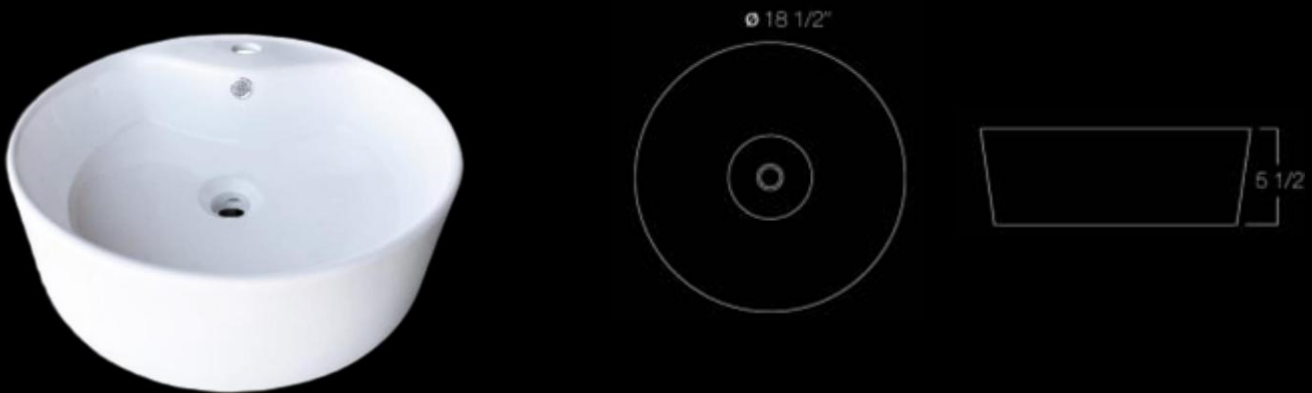

LAVATORY SINKS

1151895 - ROUND

TYPE: **VESSEL**   COLOR: **WHITE**
SHAPE: **ROUND**   INSTALLATION: **ABOVE COUNTERTOP**