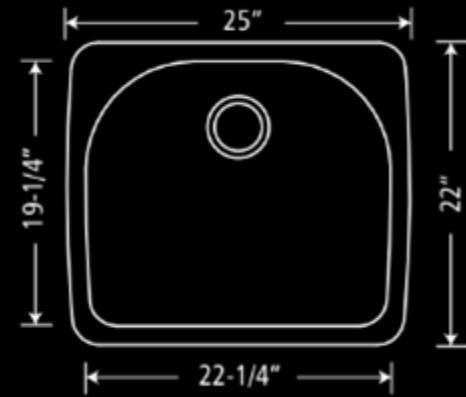

SILVER FOX

BLACK SAND

GRAY MOON

STORM CLOUD

Depth: 8-1/2" Weight: 29lbs

SINKS

KITCHEN SINK

101 - SINGLE BOWL KITCHEN SINK