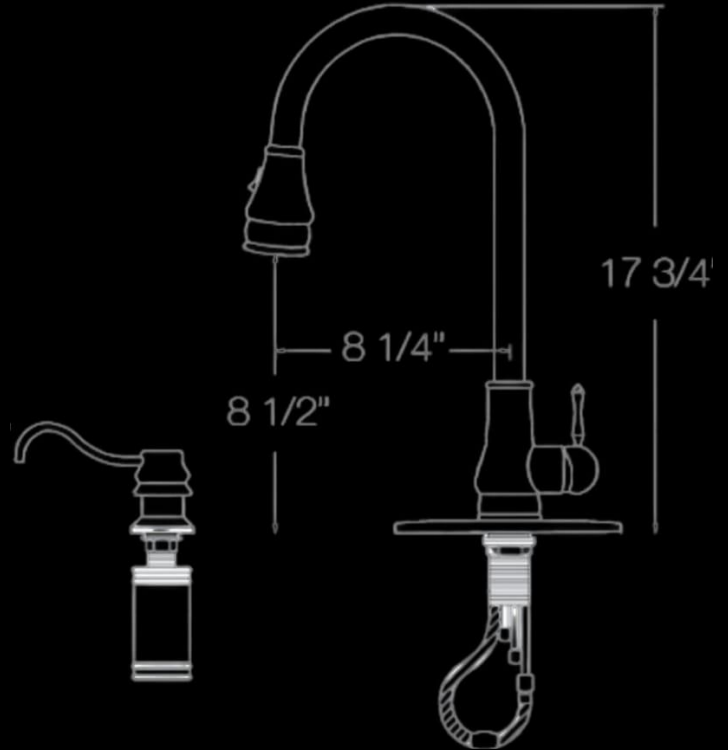

FAUCETS

KITCHEN FAUCET SINGLE HANDLE

POLISHED CHROME
1150019

BRUSHED NICKEL
1150020