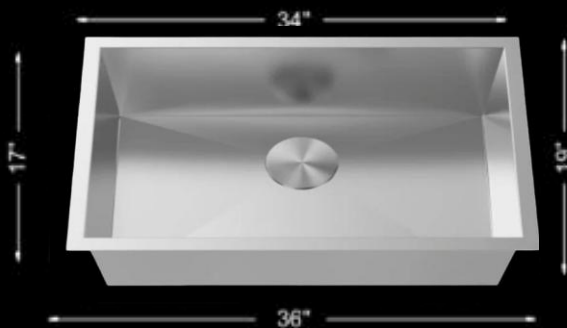

LARGE SINGLE BOWL KITCHEN SINK ZERO RADIUS

Grid
H-G-Z105X-36
1629-9277

Zero Radius

Undermount
Installation

MODEL

DEPTH

WEIGHT

THICKNESS