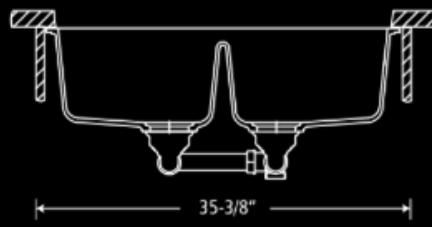

MODEL

- 202C-01
- 202C-02
- 202C-03
- 202C-04
- 202C-05
- 202C-06
- 202C-07
- 202C-08

Drop-In

Undermount

Grid - SIS-G-GR202C
1692-9313

SINKS

KITCHEN SINK

202D- DOUBLE EQUAL BOWL KITCHEN SINK