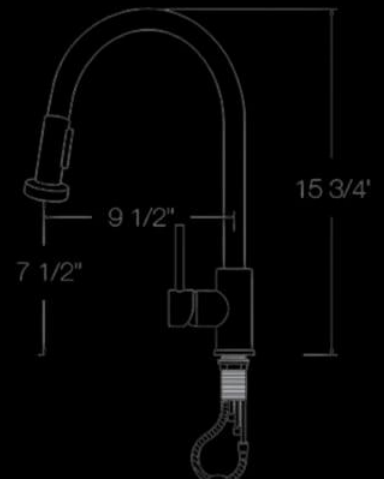

FAUCETS

KITCHEN FAUCET SINGLE HANDLE

POLISHED CHROME

1150021

BRUSHED NICKEL

1150022

POLISHED CHROME

1150023

BRUSHED NICKEL

1150024