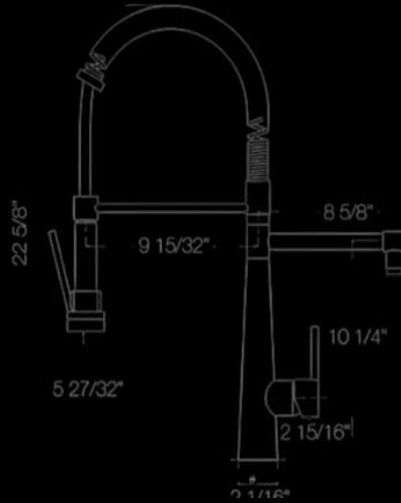

FAUCETS

KITCHEN FAUCET SINGLE HANDLE

BRUSHED NICKEL
1150056