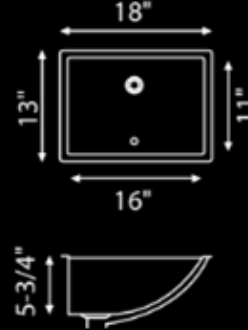

LAVATORY SINKS

CHARA- LAVATORY SINK

Undermount
Installation

COLOR

BLACK
WHITE
BISCUIT
TAN

MODEL

1611BK
1611W
1611B
1611T