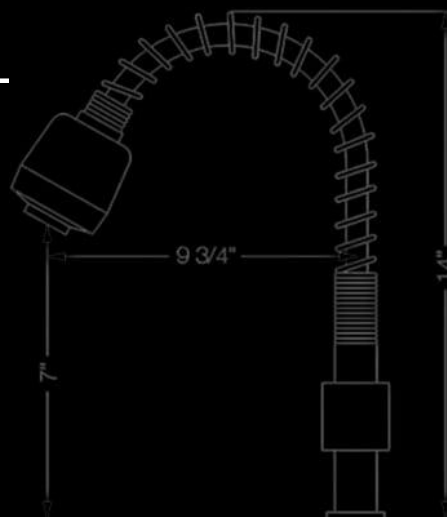

POLISHED CHROME
F9111CP

BRUSHED NICKEL
F9111SF