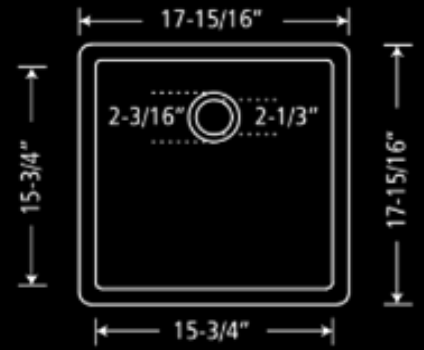

- 107-01
- 107-02
- 107-03
- 107-04
- 107-05
- 107-06
- 107-07
- 107-08

Undermount

Grid - SIS-G-GR107
1698-9218

SINKS

KITCHEN SINK

115 - SMALL SINGLE BOWL KITCHEN SINK

Depth: 7-7/8" Weight: 18lbs

2-1/3" hole size.
It accepts strainers
size 2-1/2" to 2-3/4"