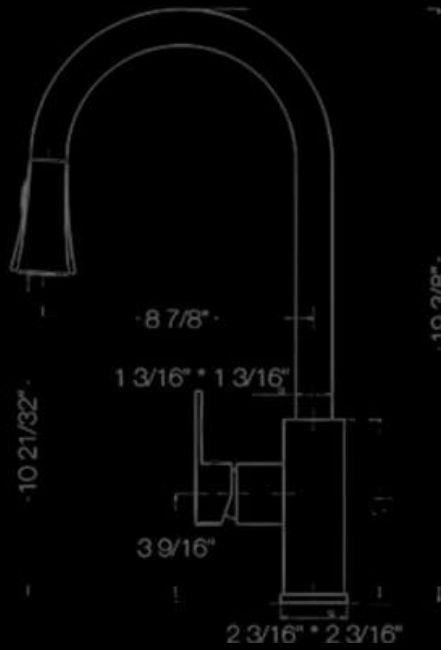

FAUCETS

KITCHEN FAUCET SINGLE HANDLE

BRUSHED NICKEL
1150052