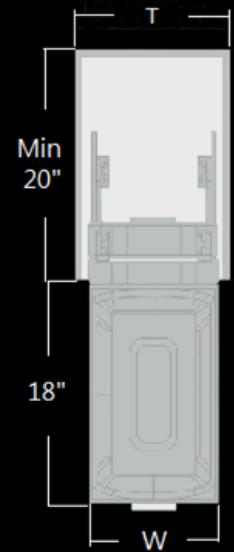

12"

W= WIDTH

4"

6"

10"

HEIGHT

20"

20"

DIMENSION

W 16" -22" x H 84" - 96" x D 18"

ACCESSORIES

PULL OUT INSERT FOR PANTRY 15" AND 18"

T=CABINET

WIDTH

HEIGHT

DEPTH

11 13/16"
15 3/4"

9 3/4"
13 3/4"

FROM 65 5/16" TO 81 1/16"
FROM 65 5/16" TO 81 1/16"

20 1/16"
20 1/16"

ACCESSORIES

CABINET ORGANIZER, SOFT CLOSE, PULL OUT

SIZES AVAILABLE FOR CABINET FROM 18" TO 36" (WIDTH)

DIMENSION

H 3" x D 18 1/2"

ACCESSORIES

TRASH CAN – SINGLE 12", DOUBLE 18"

T=MODULE

WIDTH

HEIGHT

DEPTH