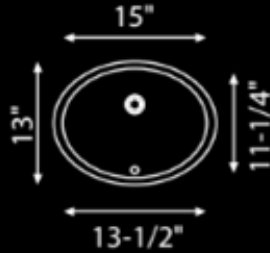

LAVATORY SINKS

OGLE- LAVATORY SINK