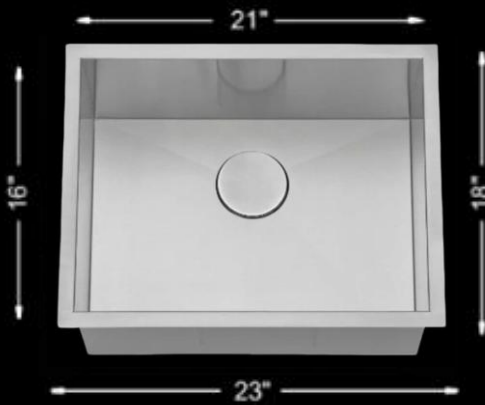

SINKS KITCHEN SINK

MEDIUM SINGLE BOWL KITCHEN SINK

ZERO RADIUS

Undermount
Installation

Zero Radius

Grid

H-G-Z101X
1624-9272

MODEL

DEPTH

WEIGHT

THICKNESS

UZ101X-ZR

9"

14 LBS

18 GAUGE