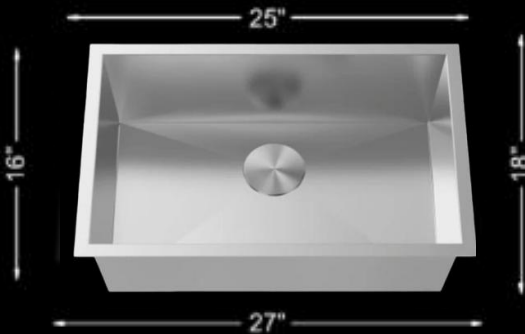

16 LBS

THICKNESS

18 GAUGE

SINGLE BOWL KITCHEN SINK ZERO RADIUS

Grid
H-G-Z105X-27
2653-0218

Undermount
Installation

Zero Radius

MODEL