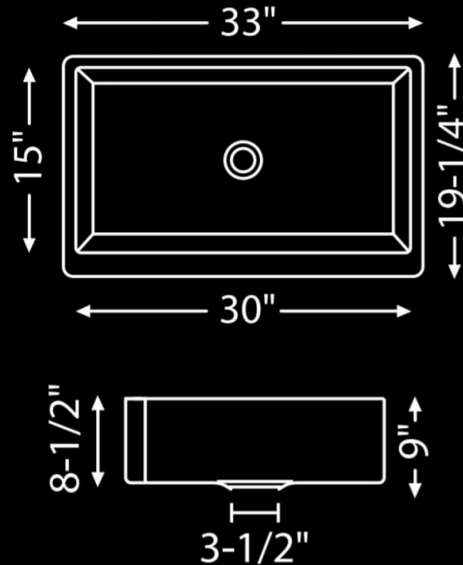

 R10

 Zero Radius

MODEL	DEPTH	WEIGHT	THICKNESS
UAZ205-ZR	9" & 8"	30 LBS	18 GAUGE

Cuina
DESIGN

SINKS FARMHOUSE CERAMIC SINKS

CF05-00

CF05-01

FAUCET HOLES: **NO**