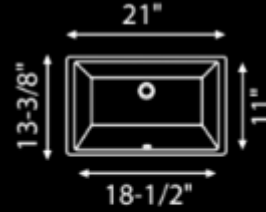

LAVATORY SINKS

ANTARES- LAVATORY SINK

Undermount
Installation

COLOR

WHITE

MODEL

CS0S17-W