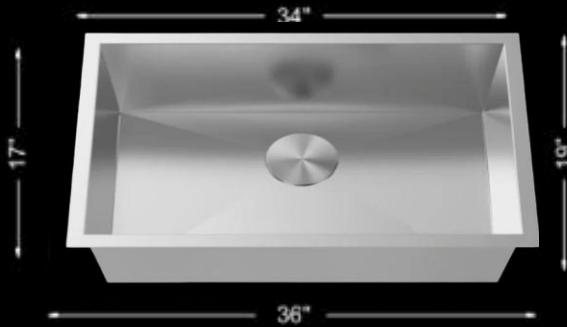

SINKS KITCHEN SINK

LARGE SINGLE BOWL KITCHEN SINK R10

Grid
H-G-Z105X-36
1629-9277

R10

Undermount
Installation

MODEL

DEPTH

WEIGHT

THICKNESS

UZ105X -36

9"

20 LBS

18 GAUGE