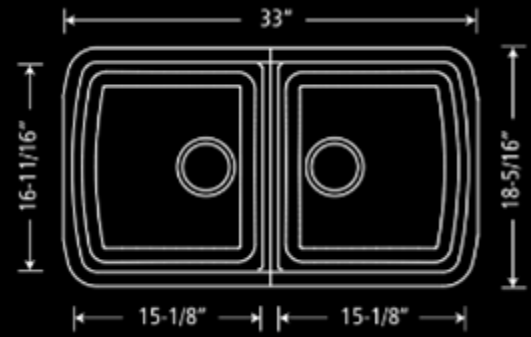

SINKS

KITCHEN SINK

202D- DOUBLE EQUAL BOWL KITCHEN SINK

Depth: 10" Weight: 38lbs

COLOR

BLACK SAND

WHEAT

ICEBERG

GRAY MOON

CHOCOLATE

SILVER FOX

STORM CLOUD

ECLIPSE

MODEL

202D-01

202D-02

202D-03

202D-04

202D-05

202D-06

202D-07

202D-08

Undermount

Grid - SIS-G-GR202D
1616-6288