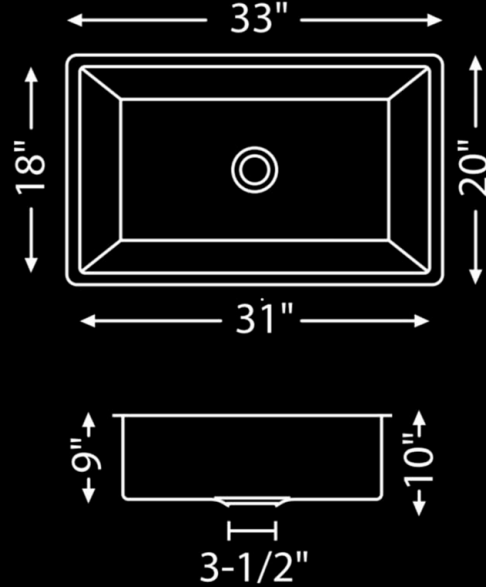

 R10

 Zero Radius

MODEL	DEPTH	WEIGHT	THICKNESS
UAZ205-ZR	9" & 8"	30 LBS	18 GAUGE

Cuina
DESIGN

SINKS FARMHOUSE CERAMIC SINKS

CF05-00

CF05-01

FAUCET HOLES: **NO**