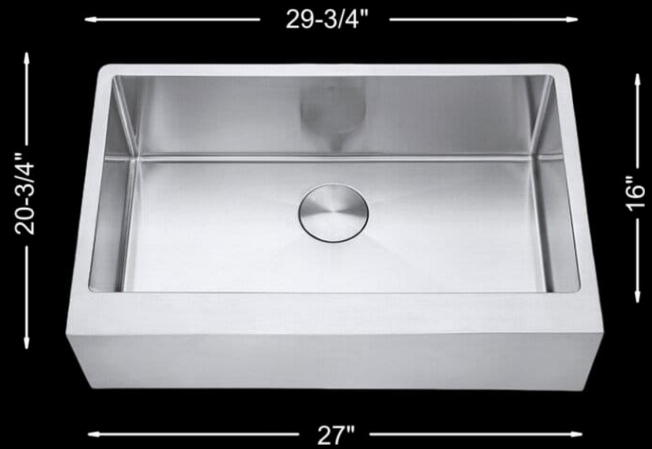

WSUAZ105-36ZR

9"

25 LBS

18 GAUGE

SINKS FARMHOUSE KITCHEN SINK

SINGLE BOWL FARMHOUSE FLAT FRONT KITCHEN SINK R10 / ZERO RADIUS

Grid
H-G-AZ105F
2654-0118

R10