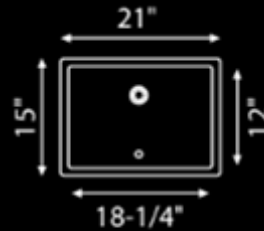

COLOR

WHITE

MODEL

CS0S17-W

AVIOR- LAVATORY SINK

Undermount
Installation

COLOR

BLACK