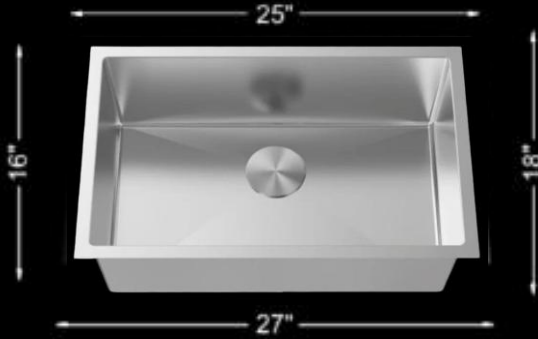

WEIGHT

THICKNESS

UZ102X-ZR

9"

11 LBS

18 GAUGE

SINKS KITCHEN SINK

SINGLE BOWL KITCHEN SINK R10