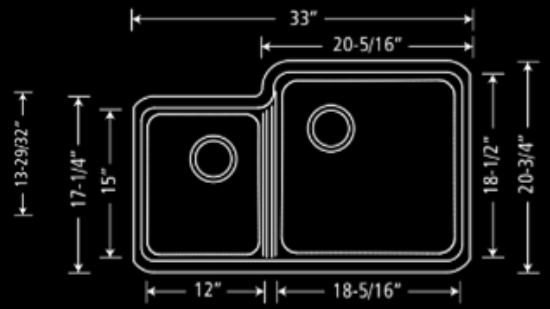

SINKS

KITCHEN SINK

201CR- 1-3/4 DOUBLE BOWL KITCHEN SINK

COLOR

MODEL

- BLACK SAND
- WHEAT
- ICEBERG
- GRAY MOON
- CHOCOLATE
- SILVER FOX
- STORM CLOUD
- ECLIPSE

- 201CR-01
- 201CR-02
- 201CR-03
- 201CR-04
- 201CR-05
- 201CR-06
- 201CR-07
- 201CR-08

Undermount

Grid - SIS-G-GR201CR
1691-9312