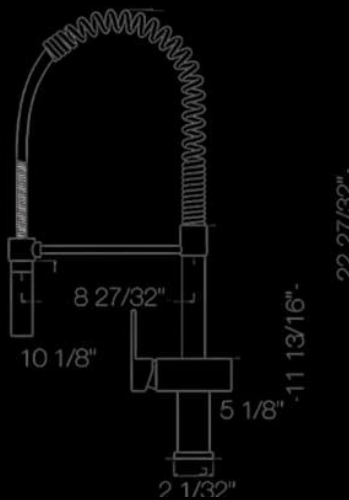

BRUSHED NICKEL
1150068