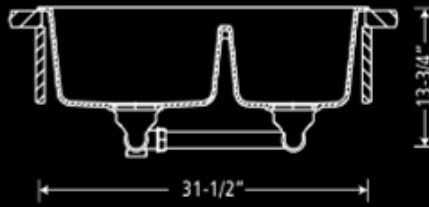

SINKS

KITCHEN SINK

204- 1-3/4 DOUBLE BOWL KITCHEN SINK

Depth: 9" Weight: 36lbs