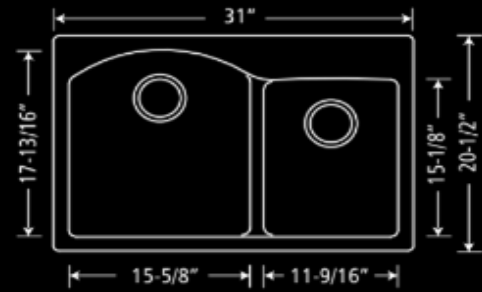

Depth: 9" Weight: 36lbs

COLOR

- BLACK SAND
- WHEAT
- ICEBERG
- GRAY MOON
- CHOCOLATE
- SILVER FOX
- STORM CLOUD
- ECLIPSE

MODEL

- 204-01
- 204-02
- 204-03
- 204-04
- 204-05
- 204-06
- 204-07
- 204-08

Drop-In