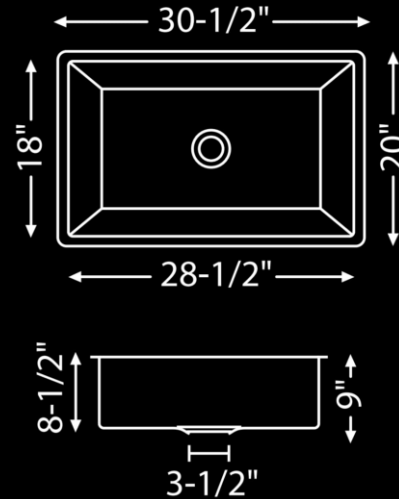

SINKS FARMHOUSE CERAMIC SINKS

CF05-02