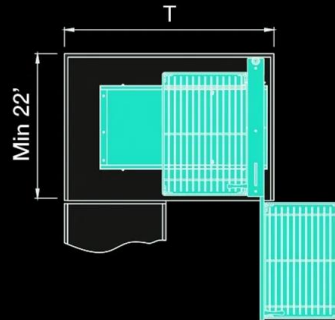

METAL LAZY SUSAN SHELF FOR CORNER BASE CABINETS.

ACCESSORIES

METAL LAZY SUSAN SHELF FOR CORNER BASE CABINETS.

ACCESSORIES

MAGIC CORNER TOTAL OPEN (METAL - SQUARE)

Right or
left opening

Min 18'

ACCESSORIES

SWING TRAY PULL-OUT TWO TIER BLIND CORNER CABINET

STYLE:

- LEFT SWING
- RIGHT SWING

Left Swing

Right Swing

** ONLY AVAILABLE FOR BBC45 CABINETS, ONLY DOOR 18"X30" FOR PULL OUT

ACCESSORIES

MAGIC CORNER SILVER