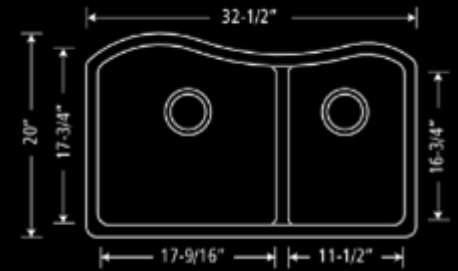

Undermount

Drop-In

Grid - SIS-G-GR201
1663-9825

Depth: 10" Weight: 37lbs

SINKS

KITCHEN SINK

201B - DOUBLE BOWL KITCHEN SINK

COLOR