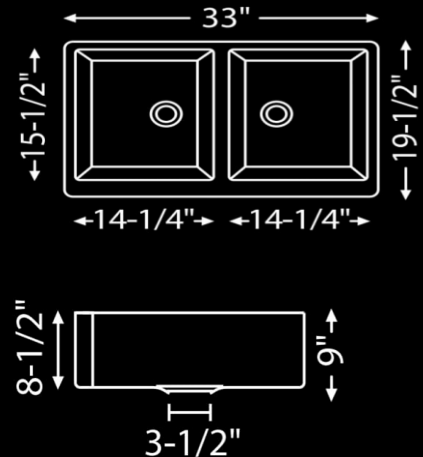

SINKS FARMHOUSE CERAMIC SINKS

CF05-02

CF05-03

FAUCET HOLES: **NO**

OVERFLOW DRAIN: **NO**

INSTALLATION: **FARMHOUSE**