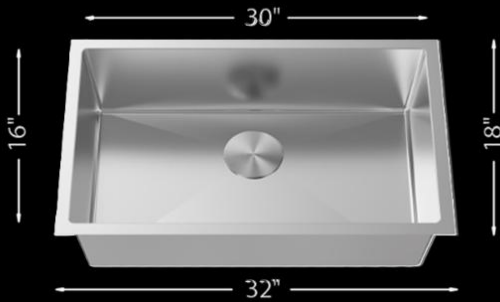

SINKS KITCHEN SINK

SINGLE BOWL KITCHEN SINK R10

MODEL

DEPTH

WEIGHT

THICKNESS

UZ105X

9"