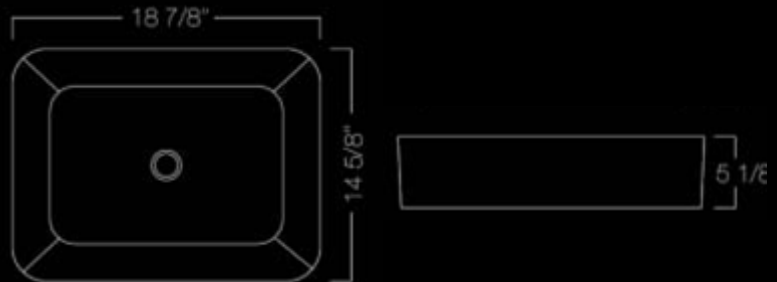

1151822 - SQUARE

TYPE: **VESSEL**   COLOR: **WHITE**
INSTALLATION: **ABOVE COUNTERTOP**