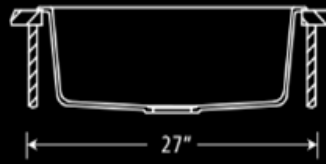

Depth: 8-1/2" Weight: 29lbs

SINKS

KITCHEN SINK

101 - SINGLE BOWL KITCHEN SINK

COLOR

- BLACK SAND
- WHEAT
- ICEBERG
- GRAY MOON
- CHOCOLATE
- SILVER FOX
- STORM CLOUD
- ECLIPSE

MODEL

- 101-01
- 101-02
- 101-03
- 101-04
- 101-05
- 101-06
- 101-07
- 101-08

Undermount

Drop-in

Grid - SIS-G-GR101
1695-9215