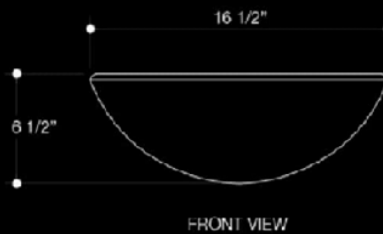

LAVATORY SINKS

1151895 - ROUND

TYPE: **VESSEL** COLOR: **WHITE**
SHAPE: **ROUND** INSTALLATION: **ABOVE COUNTERTOP**

1151930 - TOPMOUNT ROUND

TYPE: **VANITY** SHAPE: **TOPMOUNT ROUND**

LAVATORY SINKS

1151007C - ROUND