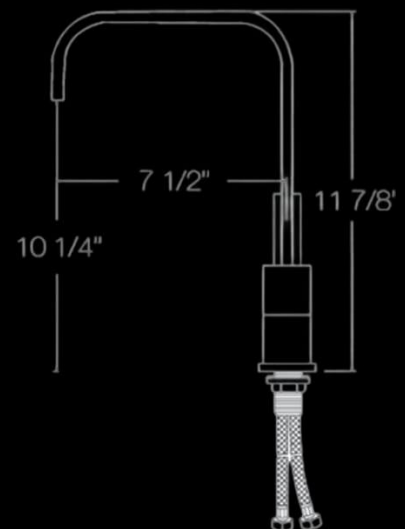

FAUCETS

KITCHEN FAUCET

SINGLE HANDLE

POLISHED CHROME
1150029

BRUSHED NICKEL
1150030