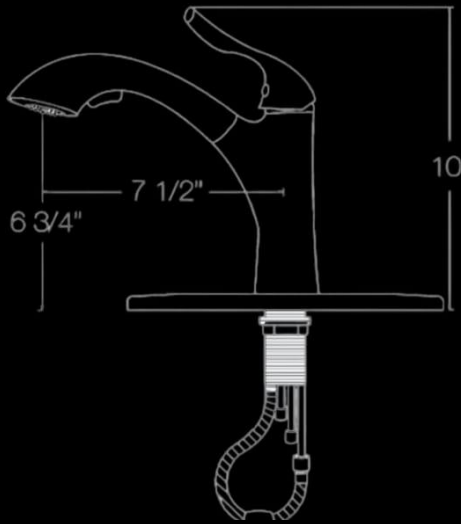

FAUCETS

KITCHEN FAUCET SINGLE HANDLE

POLISHED CHROME

1150033

BRUSHED NICKEL

1150034