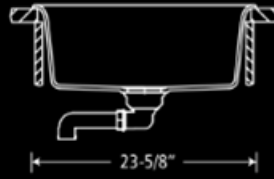

SINKS

KITCHEN SINK

102 - SINGLE BOWL SINK