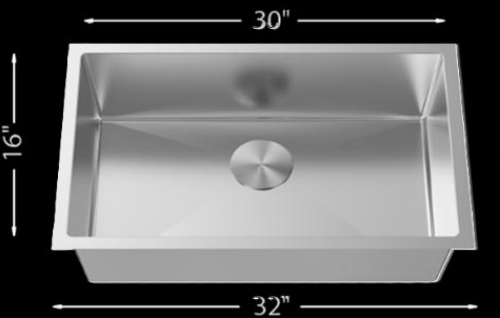

SINGLE BOWL KITCHEN SINK ZERO RADIUS

MODEL

DEPTH

WEIGHT

THICKNESS

UZ105X -ZR

9"

18 LBS

18 GAUGE