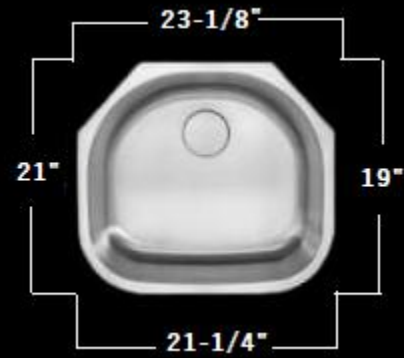

Undermount

Grid - SIS-G-GR204
1603-6891

SINKS

KITCHEN SINK

101 - SINGLE BOWL KITCHEN SINK

MODEL	DEPTH	WEIGHT	THICKNESS
101	9"	10 LBS	18 GAUGE

Undermount
Installation

Grid - H-G-101
1627-9073