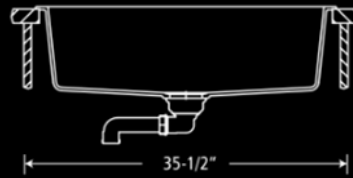

Undermount

Drop-in

Grid - SIS-G-GR102
1696-9216

Depth: 9-3/8" Weight: 35lbs

SINKS

KITCHEN SINK

105 - SUPER SINGLE BOWL KITCHEN SINK

COLOR