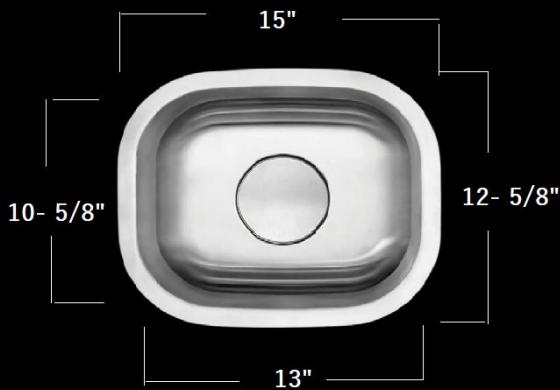

18 GAUGE

Grid - H-G-107
1620-9177

Undermount
Installation

SINKS KITCHEN SINK

DROP-IN 1-3/4 DOUBLE BOWL KITCHEN SINK

MODEL	DEPTH	WEIGHT	THICKNESS
201-DI	9" & 7 1/2"	16 LBS	18 GAUGE

SINKS KITCHEN SINK

DOUBLE EQUAL BOWL KITCHEN SINK