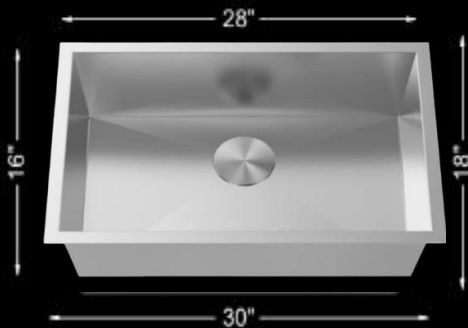

SINGLE BOWL KITCHEN SINK ZERO RADIUS

Grid
H-G-Z105X-30
1628-9276

Undermount
Installation

Zero Radius

MODEL

UZ105X -30ZR

DEPTH

9"

WEIGHT

18 LBS

THICKNESS

18 GAUGE