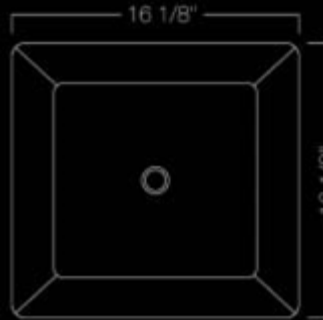

LAVATORY SINKS

1151822 - SQUARE

TYPE: **VESSEL** COLOR: **WHITE**
INSTALLATION: **ABOVE COUNTERTOP**

LAVATORY SINKS

1151837 - SQUARE

TYPE: **VESSEL** COLOR: **WHITE**
SHAPE: **SQUARE** INSTALLATION: **ABOVE COUNTERTOP**