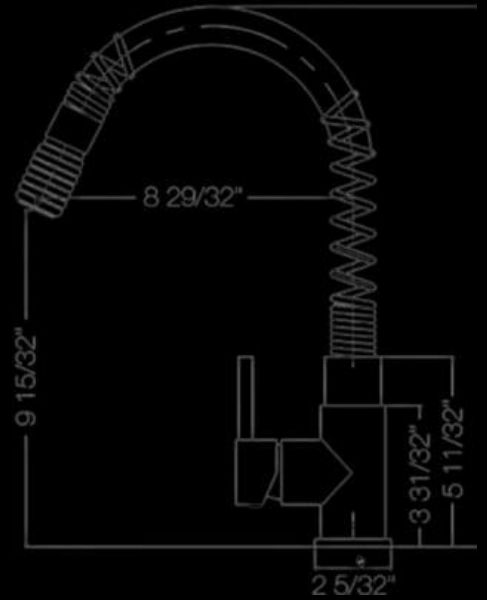

FAUCETS

KITCHEN FAUCET

SINGLE HANDLE

LED FAUCET