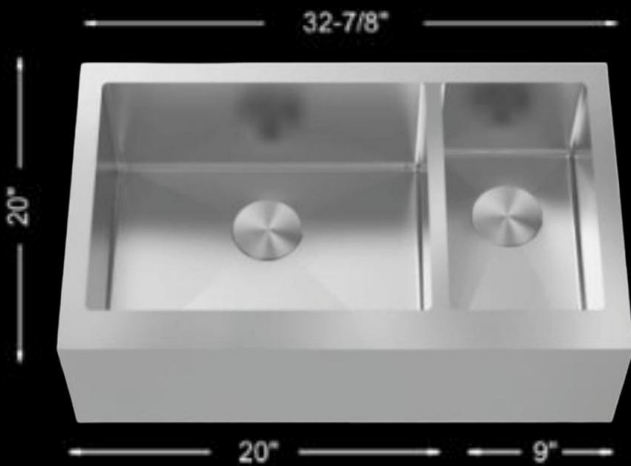

SINKS FARMHOUSE KITCHEN SINK

1-1/2 BOWL FARMHOUSE KITCHEN SINK R10 / ZERO RADIUS

MODEL

DEPTH

WEIGHT

THICKNESS

UAZ203-ZR

9" & 8"

30 LBS

18 GAUGE