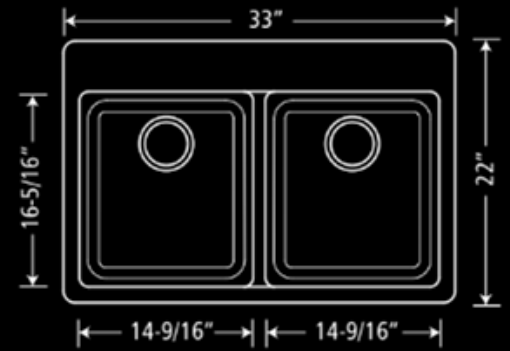

Undermount

Grid - SIS-G-GR201CR
1691-9312

SINKS

KITCHEN SINK

202- DOUBLE EQUAL BOWL KITCHEN SINK

Depth: 9-1/2" Weight: 41lbs

COLOR

MODEL