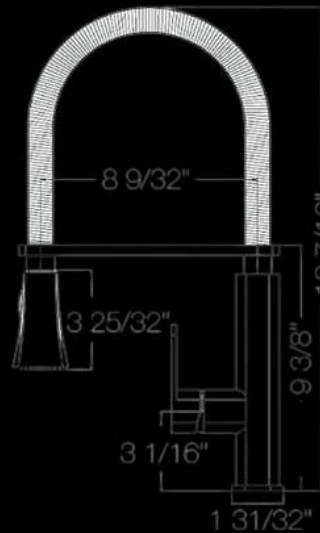

BRUSHED NICKEL
1150054