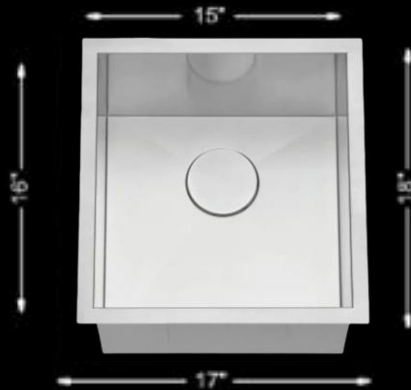

11 LBS

18 GAUGE

SMALL SINGLE BOWL BAR/PREP SINK R10

Grid
H-G-Z102X
1625-9273

Undermount
Installation

Zero Radius

MODEL

DEPTH