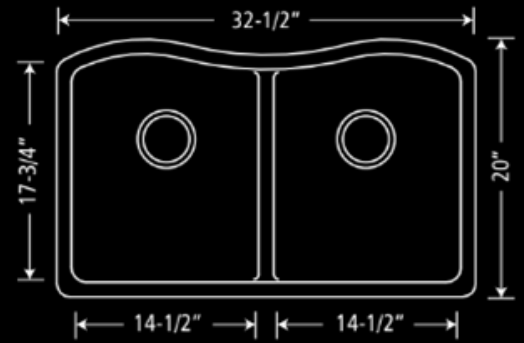

Drop-In

SINKS

KITCHEN SINK

202B- DOUBLE EQUAL BOWL KITCHEN SINK

Depth: 10" Weight: 39lbs

COLOR

-  BLACK SAND
-  WHEAT
-  ICEBERG
-  GRAY MOON
-  CHOCOLATE
-  SILVER FOX
-  STORM CLOUD
-  ECLIPSE

MODEL