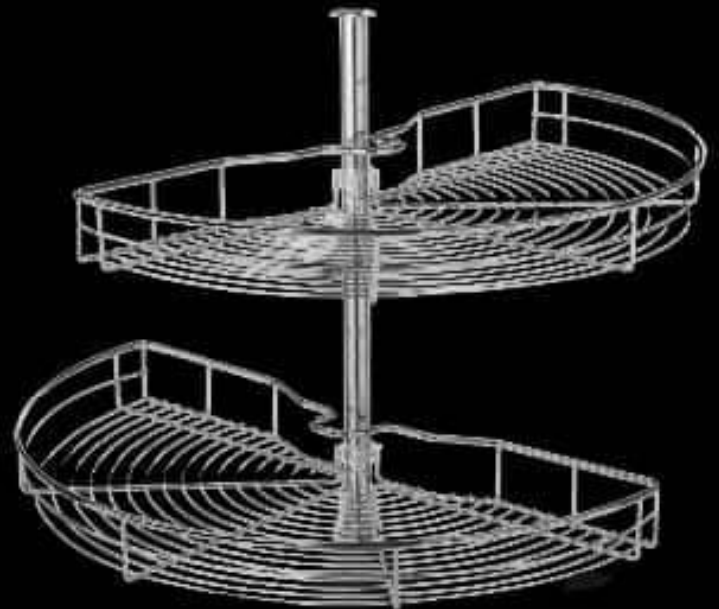

ACCESSORIES

METAL LAZY SUSAN SHELF FOR CORNER BASE CABINETS.