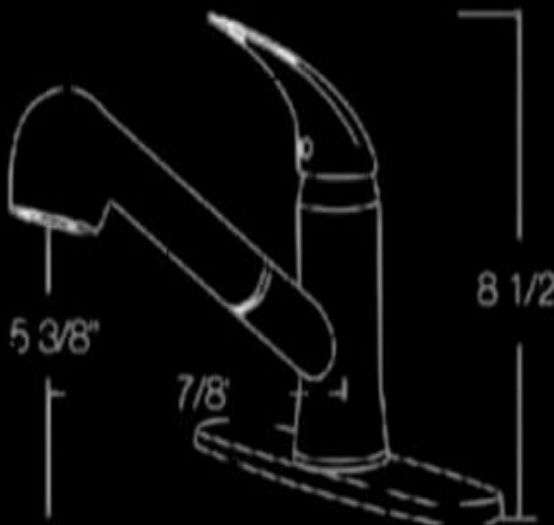

FAUCETS

KITCHEN FAUCET

SINGLE HANDLE

POLISHED CHROME
1150031

BRUSHED NICKEL
1150032

* **MATERIAL:** H59/H65 LEAD-FREE BRASS