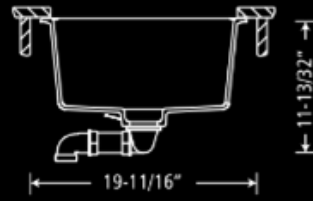

- 107-01
- 107-02
- 107-03
- 107-04
- 107-05
- 107-06
- 107-07
- 107-08

Undermount

Grid - SIS-G-GR107
1698-9218

SINKS

KITCHEN SINK

115 - SMALL SINGLE BOWL KITCHEN SINK

Depth: 7-7/8" Weight: 18lbs

2-1/3" hole size.
It accepts strainers
size 2-1/2" to 2-3/4"