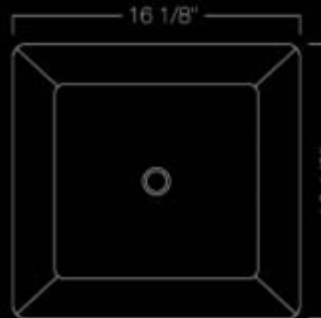

1151840 - SQUARE

TYPE: **VESSEL**   COLOR: **WHITE**
SHAPE: **SQUARE**   INSTALLATION: **ABOVE COUNTERTOP**