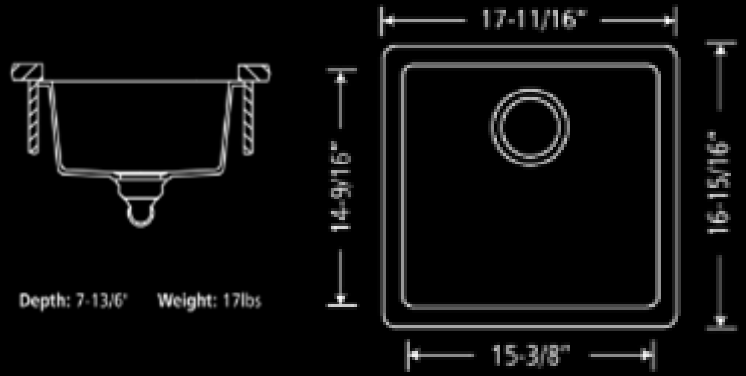

SINKS

KITCHEN SINK

106 - SMALL SINGLE BOWL KITCHEN SINK

COLOR

- BLACK SAND
- WHEAT
- ICEBERG
- GRAY MOON
- CHOCOLATE
- SILVER FOX
- STORM CLOUD
- ECLIPSE

MODEL

- 106-01
- 106-02
- 106-03
- 106-04
- 106-05
- 106-06
- 106-07
- 106-08

Undermount

Grid - SIS-G-GR106
1697-9217