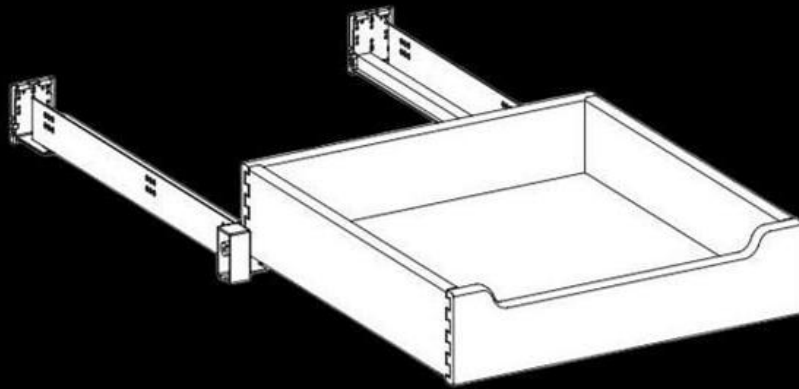

11 13/16"
15 3/4"

9 3/4"
13 3/4"

FROM 65 5/16" TO 81 1/16"
FROM 65 5/16" TO 81 1/16"

20 1/16"
20 1/16"

ACCESSORIES

CABINET ORGANIZER, SOFT CLOSE, PULL OUT

SIZES AVAILABLE FOR CABINET FROM 18" TO 36" (WIDTH)