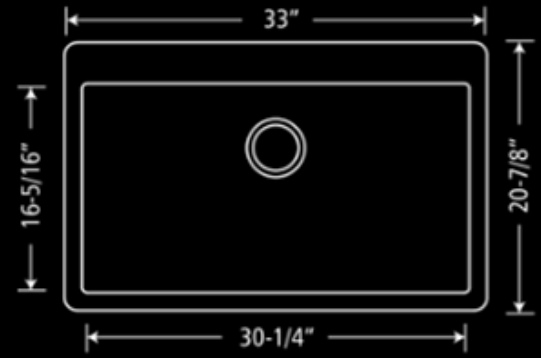

Depth: 9-3/8" Weight: 35lbs

SINKS

KITCHEN SINK

105 - SUPER SINGLE BOWL KITCHEN SINK

COLOR

- BLACK SAND
- WHEAT
- ICEBERG
- GRAY MOON
- CHOCOLATE
- SILVER FOX
- STORM CLOUD
- ECLIPSE

MODEL

- 105-01
- 105-02
- 105-03
- 105-04
- 105-05
- 105-06
- 105-07
- 105-08

Undermount

Drop-In

Grid - SIS-G-GR105
1615-6198