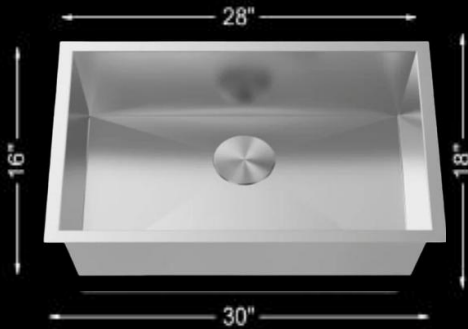

SINKS KITCHEN SINK

SINGLE BOWL KITCHEN SINK R10

Grid
H-G-Z105X-30
1628-9276

R10

Undermount
Installation

MODEL

UZ105X -30

DEPTH

9"

WEIGHT

17 LBS

THICKNESS

18 GAUGE