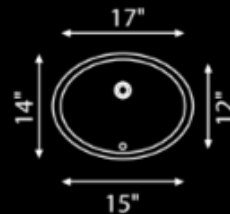

LAVATORY SINK

Cuina
DESIGN

LAVATORY SINKS

OGLE- LAVATORY SINK

COLOR

MODEL

1311BK
1311W
1311B
1311T

CRUX- LAVATORY SINK