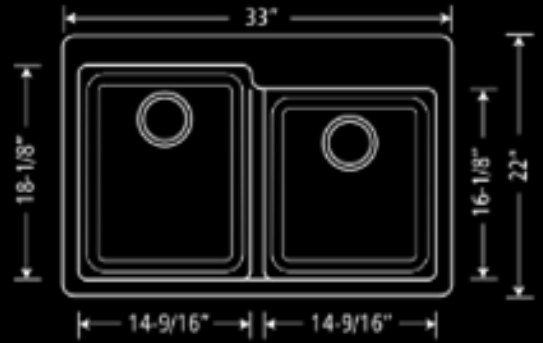

COLOR

- BLACK SAND
- WHEAT
- ICEBERG
- GRAY MOON
- CHOCOLATE
- SILVER FOX
- STORM CLOUD
- ECLIPSE

MODEL

- 201-01
- 201-02
- 201-03
- 201-04
- 201-05
- 201-06
- 201-07
- 201-08

Undermount

Drop-In

Grid - SIS-G-GR201
1663-9825