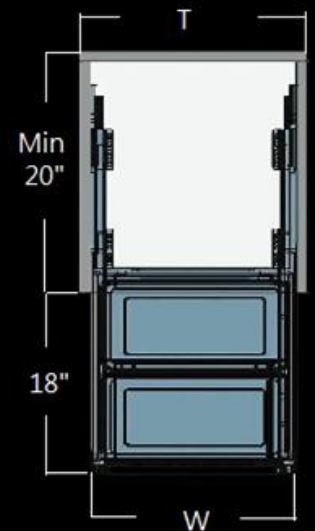

12"

W= WIDTH

4"

6"

10"

HEIGHT

20"

20"

DIMENSION

W 16" -22" x H 84" - 96" x D 18"

ACCESSORIES

PULL OUT INSERT FOR PANTRY 15" AND 18"

T=CABINET

WIDTH

HEIGHT

DEPTH

11 13/16"
15 3/4"

9 3/4"
13 3/4"

FROM 65 5/16" TO 81 1/16"
FROM 65 5/16" TO 81 1/16"

20 1/16"
20 1/16"

ACCESSORIES

CABINET ORGANIZER, SOFT CLOSE, PULL OUT

SIZES AVAILABLE FOR CABINET FROM 18" TO 36" (WIDTH)

DIMENSION

H 3" x D 18 1/2"

ACCESSORIES

TRASH CAN – SINGLE 12", DOUBLE 18"

T=MODULE

WIDTH

HEIGHT

DEPTH