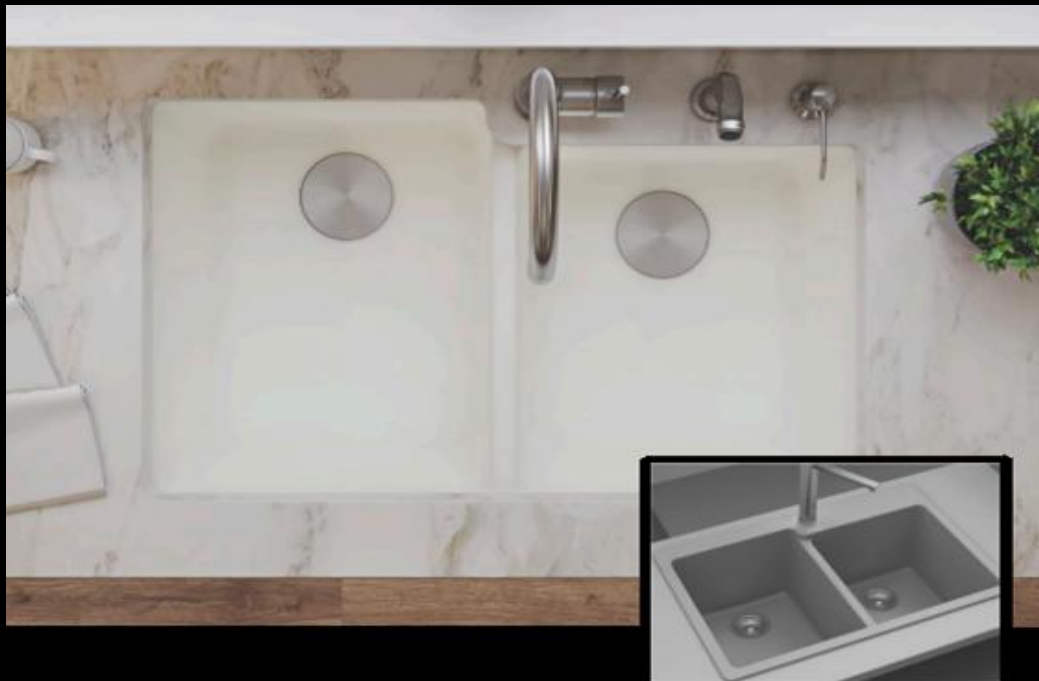

COLOR

- BLACK SAND
- WHEAT
- ICEBERG
- GRAY MOON
- CHOCOLATE
- SILVER FOX
- STORM CLOUD
- ECLIPSE

MODEL

- 201-01
- 201-02
- 201-03
- 201-04
- 201-05
- 201-06
- 201-07
- 201-08

Undermount

Drop-In

Grid - SIS-G-GR201
1663-9825