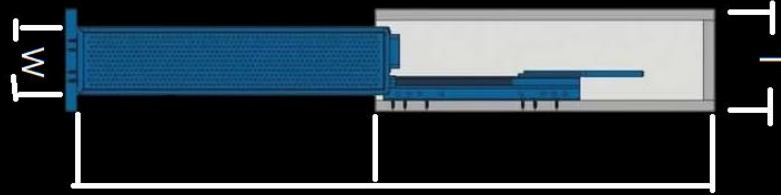

ACCESSORIES

PULL OUT INSERT FOR BASE 12"

DIMENSION
W 10" x H 19" x D 17"

ACCESSORIES

PULL OUT INSERT FOR **BASE 06", 08", 12"**.

T=MODULE

6"

8"