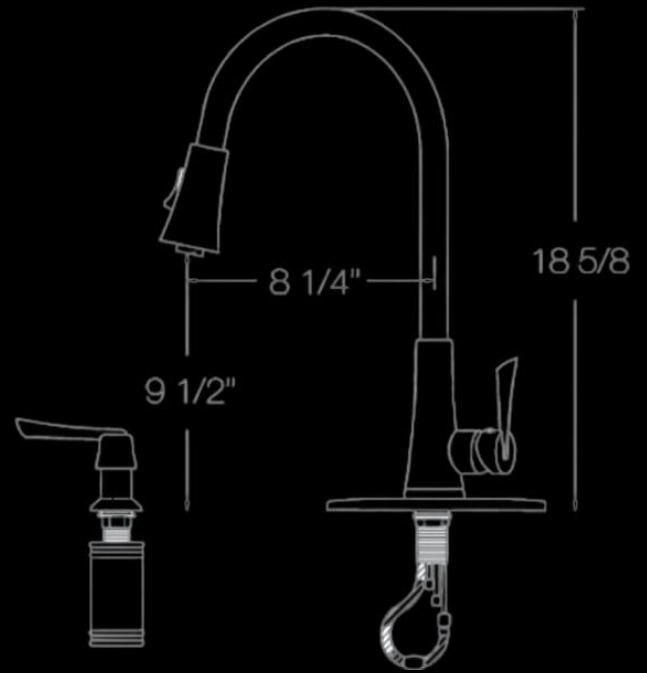

POLISHED CHROME
1150017

BRUSHED NICKEL
1150018

* MATERIAL: H59/H65 LEAD-FREE BRASS!

* SPRAYER WITH A BUTTON TO SWITCH THE SPRAY WAYS:
STRAIGHT AND SHOWER!

* PLATE INCLUDED!

* ALL MOUNTING HARDWARE AND HOT/COLD WATERLINES ARE INCLUDED.