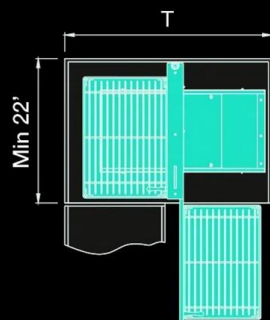

METAL LAZY SUSAN SHELF FOR CORNER BASE CABINETS.

ACCESSORIES

METAL LAZY SUSAN SHELF FOR CORNER BASE CABINETS.

ACCESSORIES

MAGIC CORNER TOTAL OPEN (METAL - SQUARE)

Right or
left opening

Min 18'

ACCESSORIES

SWING TRAY PULL-OUT TWO TIER BLIND CORNER CABINET

STYLE:

- LEFT SWING
- RIGHT SWING

Left Swing

Right Swing

** ONLY AVAILABLE FOR BBC45 CABINETS, ONLY DOOR 18"X30" FOR PULL OUT

ACCESSORIES

MAGIC CORNER SILVER