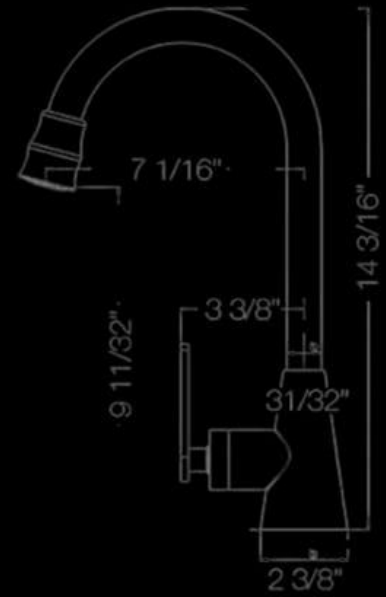

FAUCETS

KITCHEN FAUCET SINGLE HANDLE

LED FAUCET

BRUSHED NICKEL
1150062