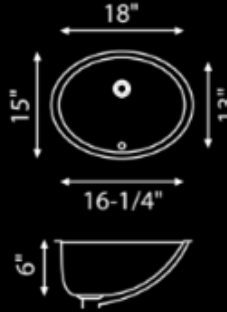

LAVATORY SINKS

SYRMA- LAVATORY SINK

Undermount
Installation

COLOR

BLACK
WHITE
BISCUIT
TAN

MODEL

1613BK
1613W
1613B
1613T